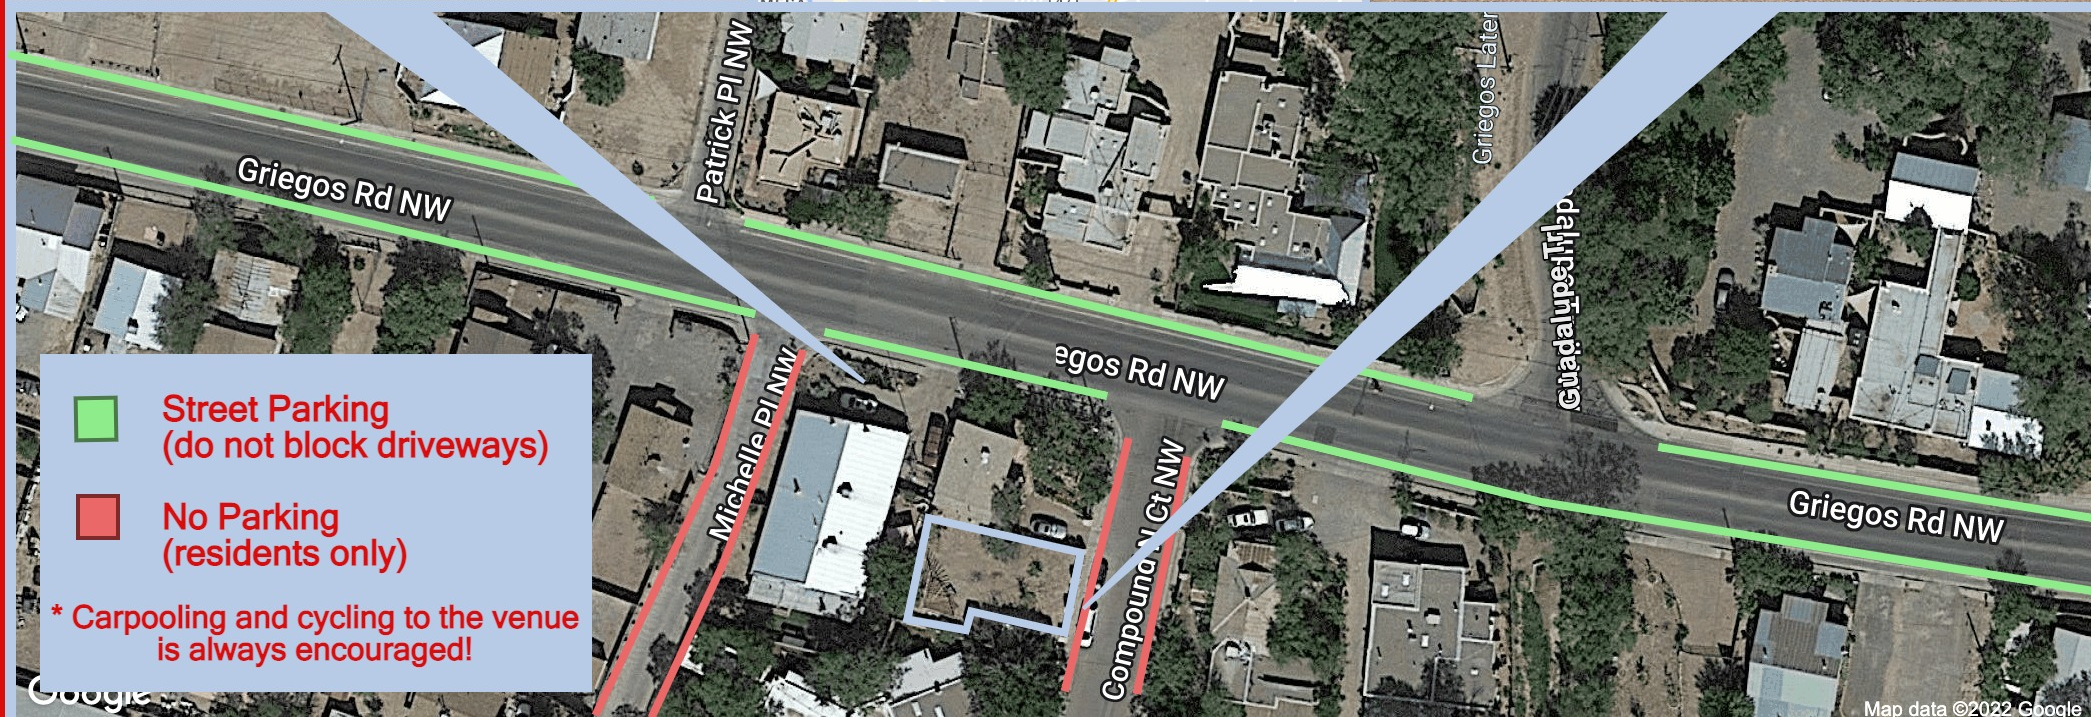

# X LA SALA X

1620 Griegos Rd NW

ENTRANCE  
Compound N Court

 Street Parking  
(do not block driveways)

 No Parking  
(residents only)

\* Carpooling and cycling to the venue is always encouraged!